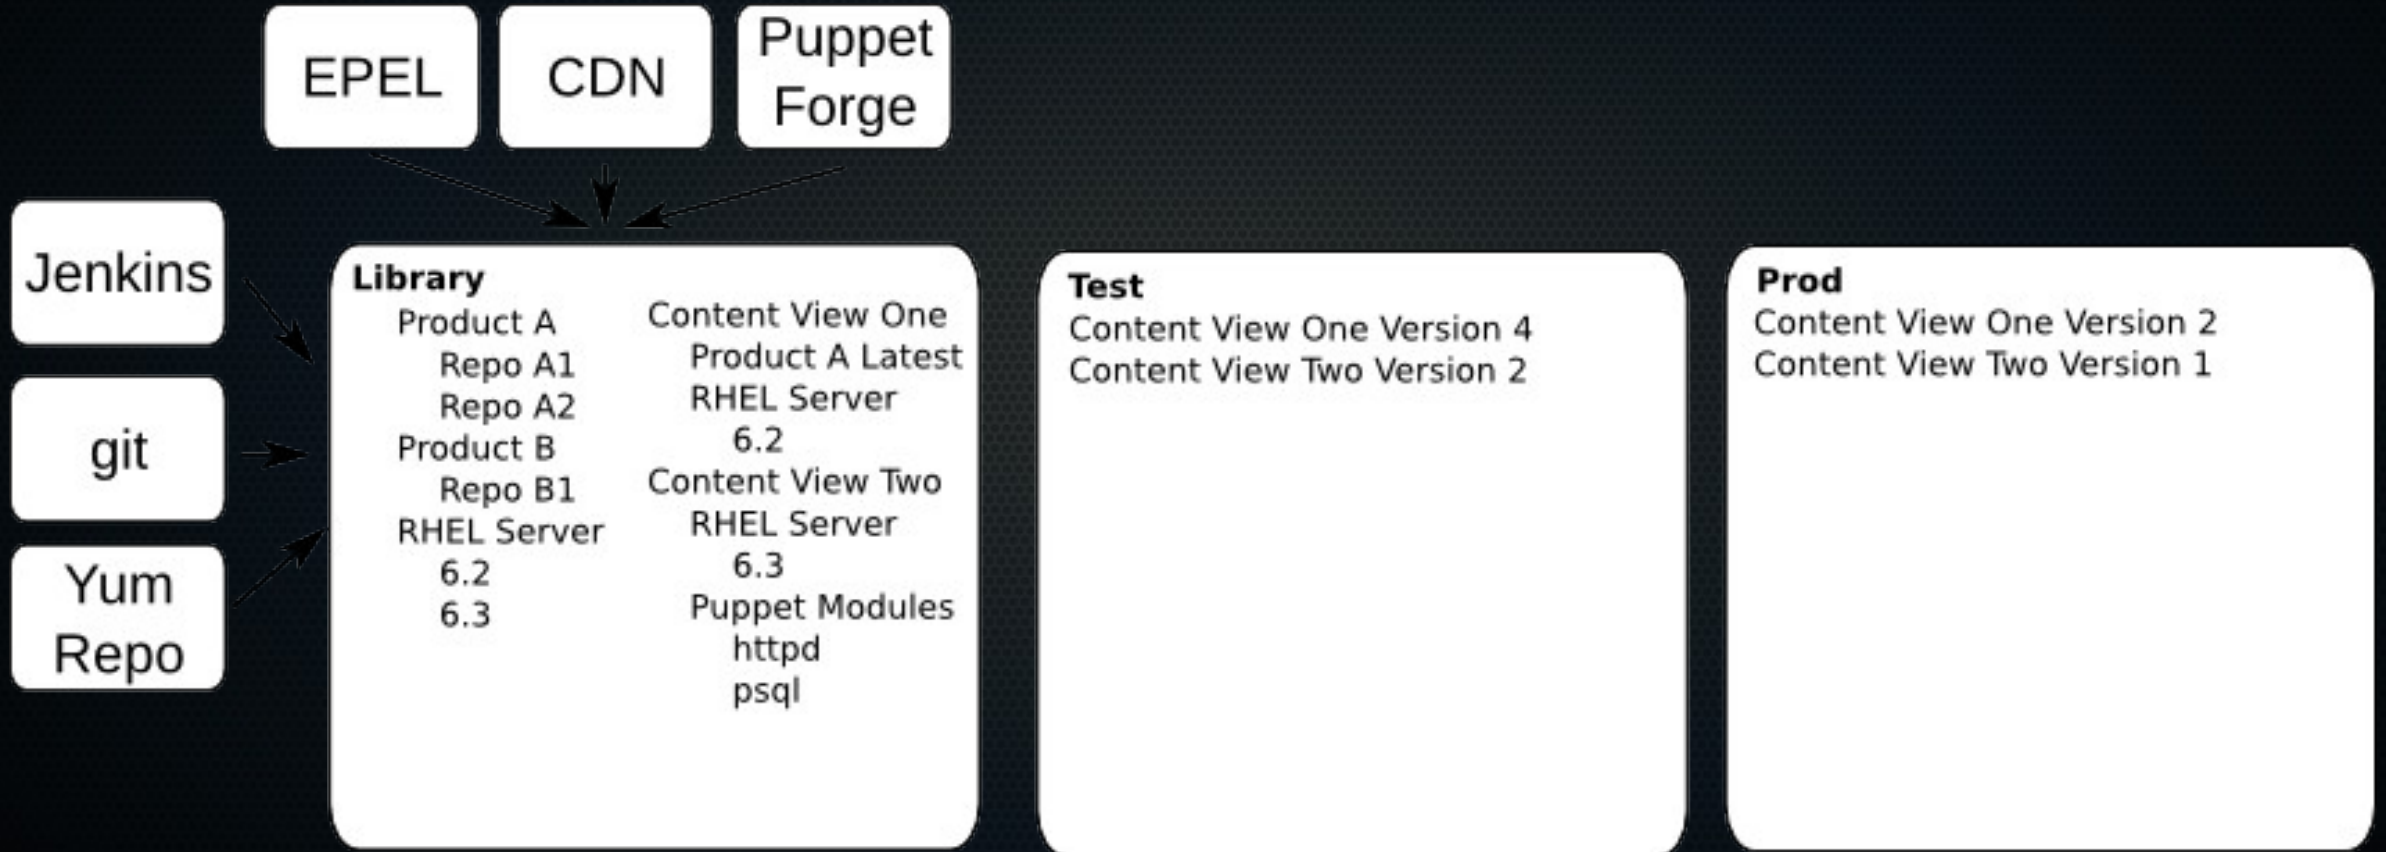

Promotions