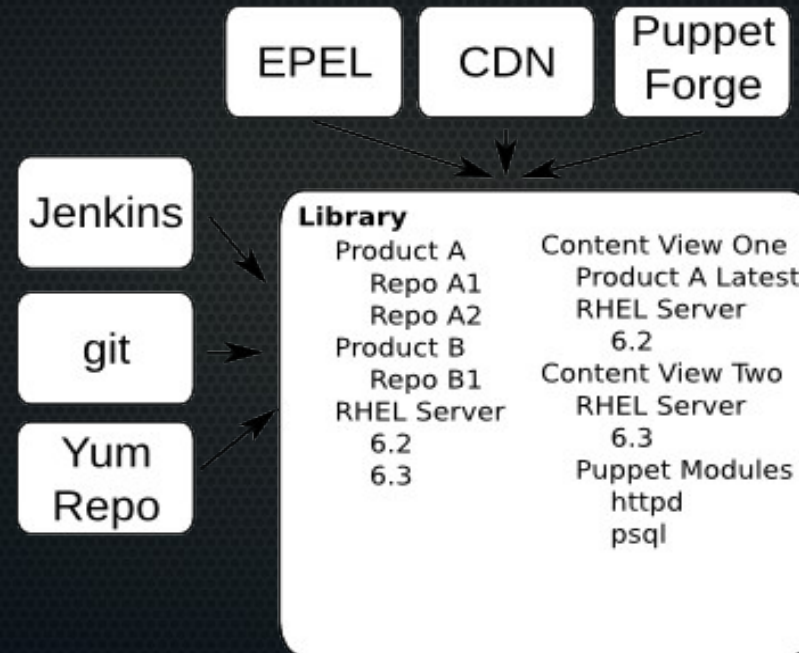

Infrastructure ▾

Overview

Filter ...

Host Configuration Status

- Hosts that had performed
- Hosts in error state
- Good host reports in the l
- Hosts that had pending ch
- Out of sync Hosts
- Hosts with no reports
- Hosts with alerts disabled

- Lifecycle Environments
- Red Hat Subscriptions
- Subscription Manager Applications
- Activation Keys

- Red Hat Repositories
- Products
- GPG keys

- Sync Status
- Sync Plans

Content View Definitions

Content Search

- Changeset Management
- Changeset History

Admin

Search

Generated at 02 Feb

Content views

Overview

Filter ...

Host Configuration Status

- Hosts that had performed
- Hosts in error state
- Good host reports in the l
- Hosts that had pending ch
- Out of sync Hosts
- Hosts with no reports
- Hosts with alerts disabled

- Lifecycle Environments
- Red Hat Subscriptions
- Subscription Manager Applications
- Activation Keys