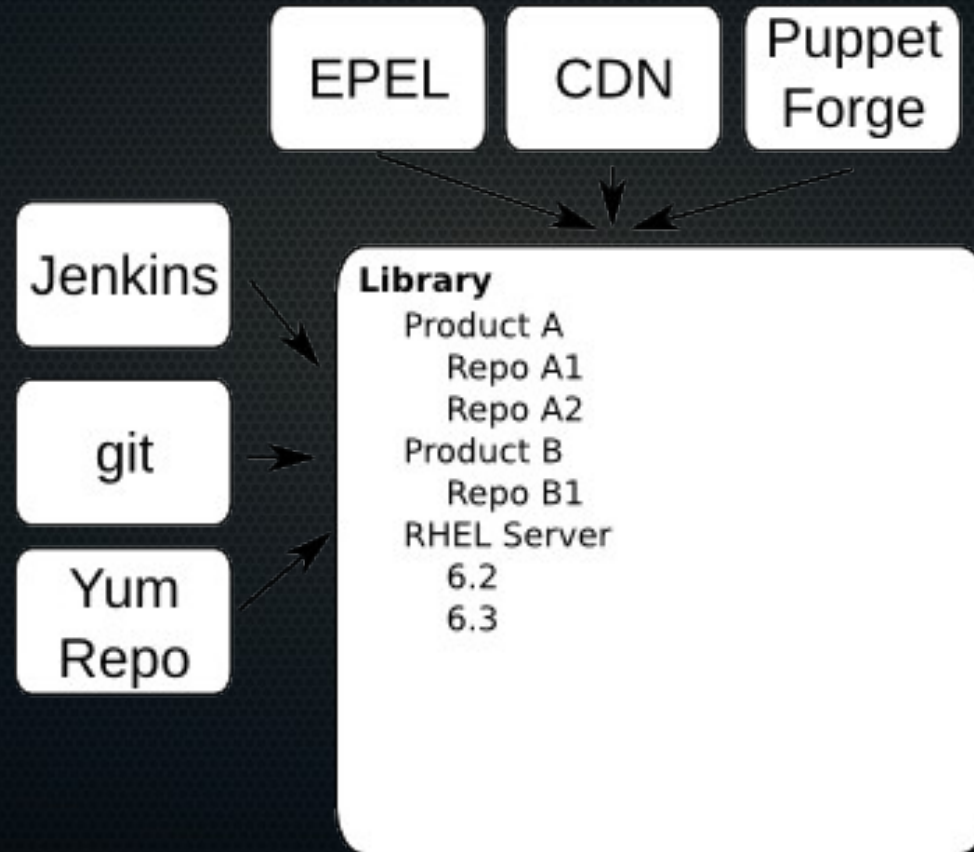

- Lifecycle Environments
- Red Hat Subscriptions
- Subscription Manager Applications
- Activation Keys

Red Hat Repositories

Products

GPG keys

Sync Status

Sync Plans

Content View Definitions

Content Search

Changeset Management

Changeset History

Admini

Search

Generated at 02 Feb

The Library

Overview

Filter ...

Host Configuration Status

- Hosts that had performed
- Hosts in error state
- Good host reports in the l
- Hosts that had pending ch
- Out of sync Hosts
- Hosts with no reports
- Hosts with alerts disabled

- Lifecycle Environments
- Red Hat Subscriptions
- Subscription Manager Applications
- Activation Keys

- Red Hat Repositories
- Products
- GPG keys

Sync Status

Sync Plans

- Content View Definitions
- Content Search